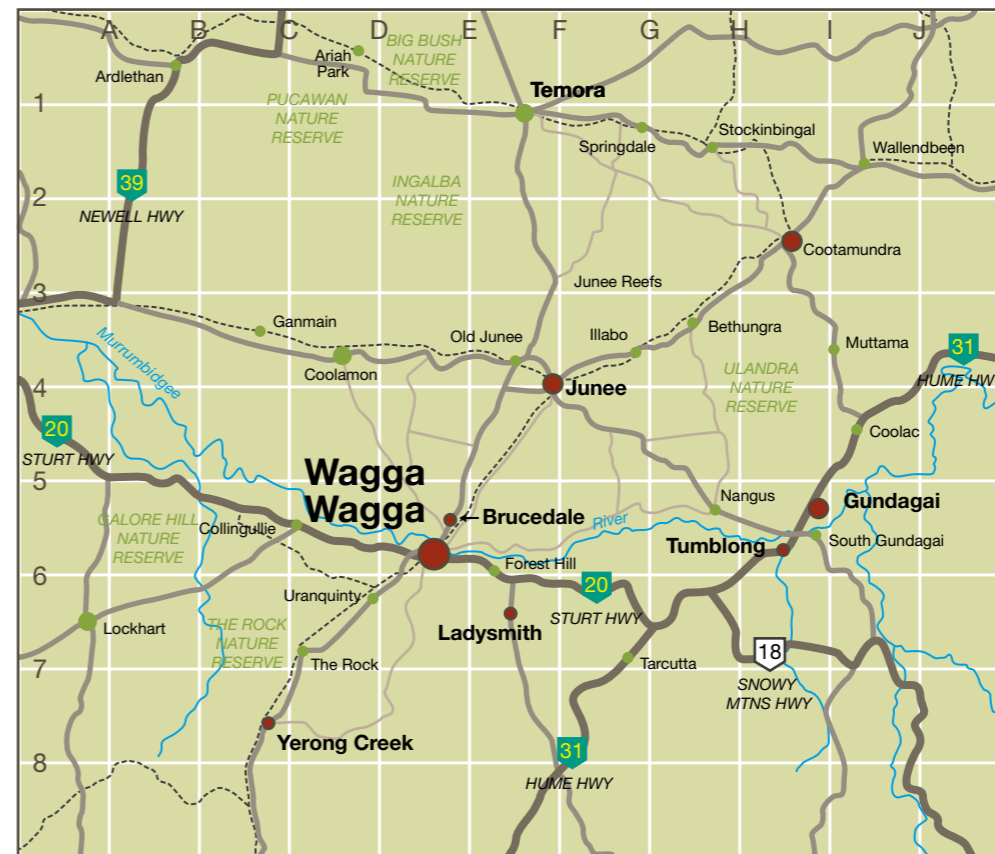

WAGGA WAGGA *surrounds* WINE TRAILS

BORAMBOLA WINERY F-6

CHD CAB SHZ
Sturt Highway WAGGA WAGGA NSW 2650
Tel: 02 6928 4210, Fax: 02 6928 4210
Email: cellardoor@borambola.com
Web: www.borambola.com
Open Mon-Sun 11am-4pm
Closed Good Friday, Christmas, Boxing & New Years Day

BIDGEEBONG WINES D-6

CHD SB MER SHZ TMP
352 Byrnes Road WAGGA WAGGA NSW 2650
Tel: 02 6931 9955, Fax: 02 6931 9966
Email: winery@bidgeebong.com.au
Web: www.bidgeebong.com.au
Open by appointment